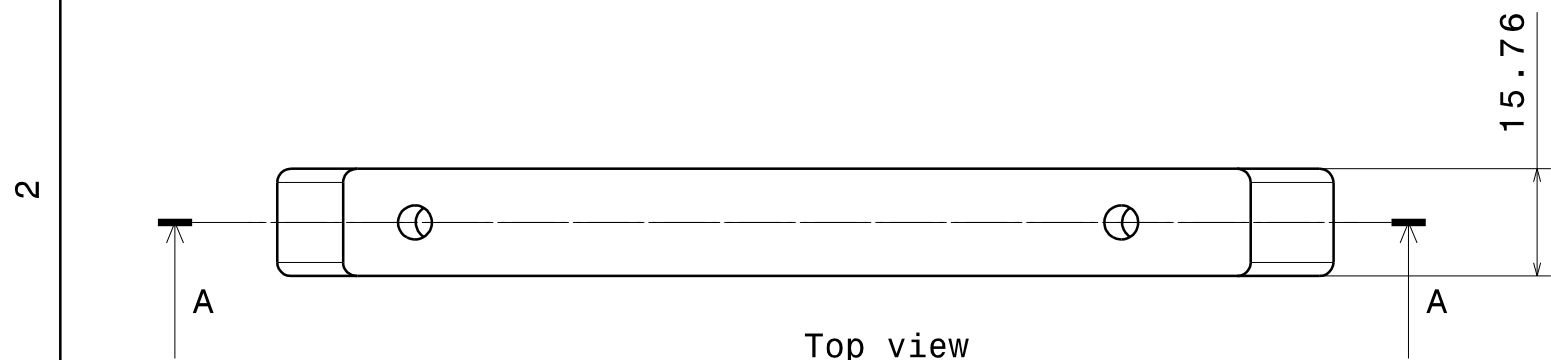

Front view
Scale: 1:1

Section view A-A
Scale: 1:1

Top view
Scale: 1:1

Non-commercial use permitted. (www.foil-freak.com)		Deep Tuttle Head POSITIVE		
DRAWN BY Christian D.		Material 2024 Aluminium		
DATE 05/27/2020		SIZE A3	DRAWING NUMBER deep_tuttle_head_positive	REV v1
CHECKED BY	DATE	SCALE 1:1	WEIGHT(kg) 0.38	SHEET 1/1
DESIGNED BY	DATE			